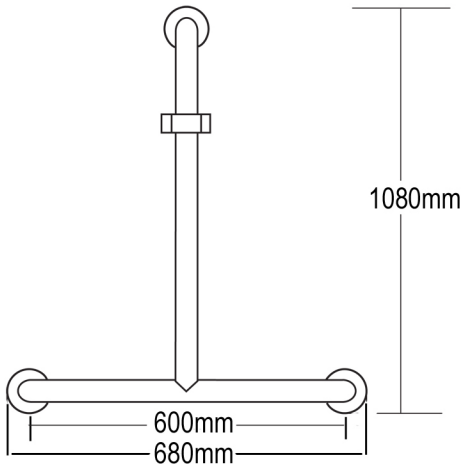

SHOWER GRAB RAIL

680 x 1080 mm

GRST600, GRSTP600

MEASUREMENTS SUBJECT TO MANUFACTURING TOLERANCE