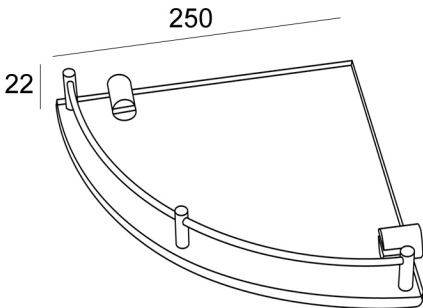

**UNIVERSAL
CORNER GLASS SHELF
ROUND BRACKETS**

250x22mm

UGSCR

HEIRLOOM
BATHROOMS WITH STYLE

MEASUREMENTS SUBJECT TO MANUFACTURING TOLERANCE