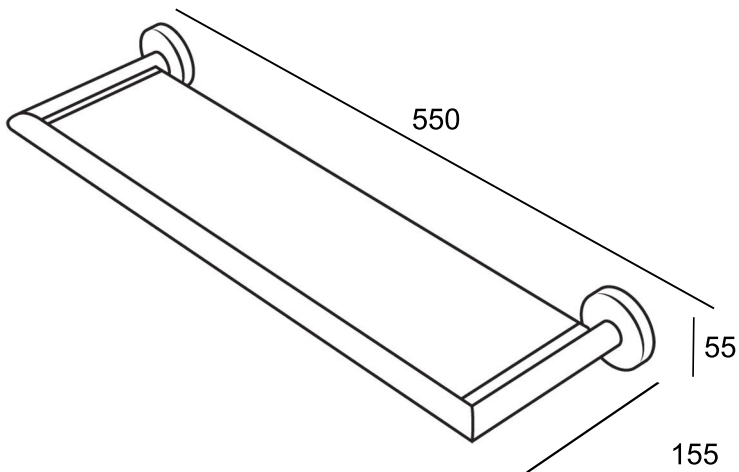

**HEIKO GLASS SHELF**  
**550 x 155 x 55**  
**HGS**

MEASUREMENTS SUBJECT TO MANUFACTURING TOLERANCE