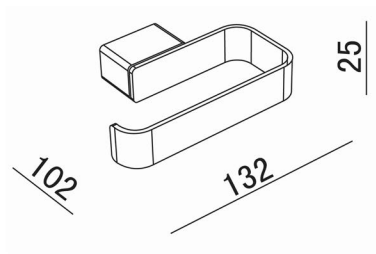

STUDIO 1 NOIR
TOILET ROLL HOLDER
132x25x102
STTRNN

MEASUREMENTS SUBJECT TO MANUFACTURING TOLERANCE