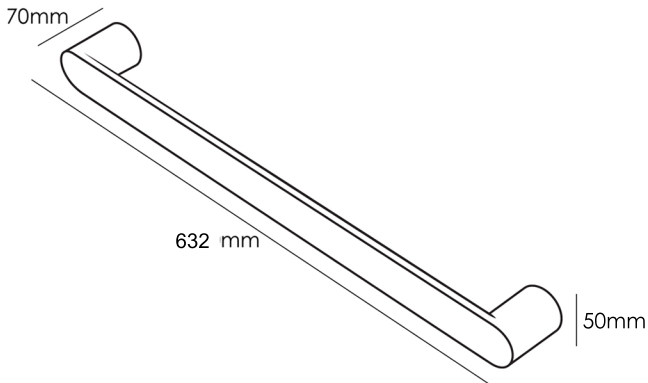

STRATA ANNEX 632

632x50x70

WAS632/B/N/GM/BN/MW/BB/BC

HEIRLOOM
THE FINISHING TOUCH

**MEASUREMENTS SUBJECT TO MANUFACTURING TOLERANCE
SPECIFICATIONS MAY CHANGE WITHOUT NOTICE**