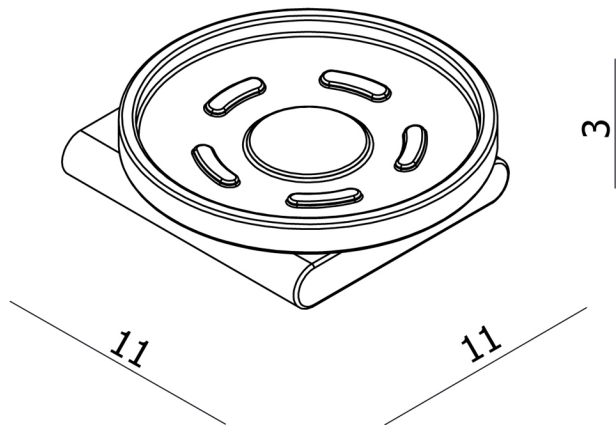

LOFT SOAP DISH
110x110x30mm
LSD

HEIRLOOM
BATHROOMS WITH STYLE

MEASUREMENTS SUBJECT TO MANUFACTURING TOLERANCE