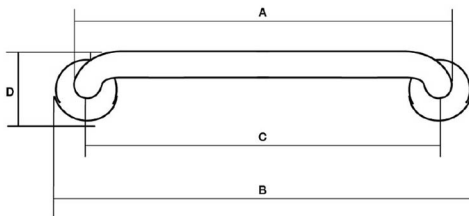

# GRAB RAILS

## KNURLED, PEENED, WHITE

GRAB RAILS – PRODUCT DIMENSIONS (mm)						
KNURLED	PEENED	WHITE	A	B	C	D
GRK300	GRP300	GRW300	332	379	300	85
GRK450	GRP450	GRW450	482	525	450	85
GRK600	GRP600	GRW600	620	675	600	85
GRK750	GRP750	GRW750	782	829	750	85
GRK900	GRP900	GRW900	932	979	900	85

**MEASUREMENTS SUBJECT TO MANUFACTURING TOLERANCE**