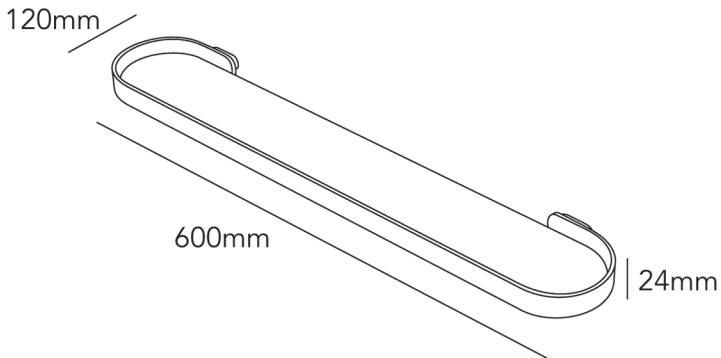

ANNEX GLASS SHELF
600x24x120
ANGS

MEASUREMENTS SUBJECT TO MANUFACTURING TOLERANCE