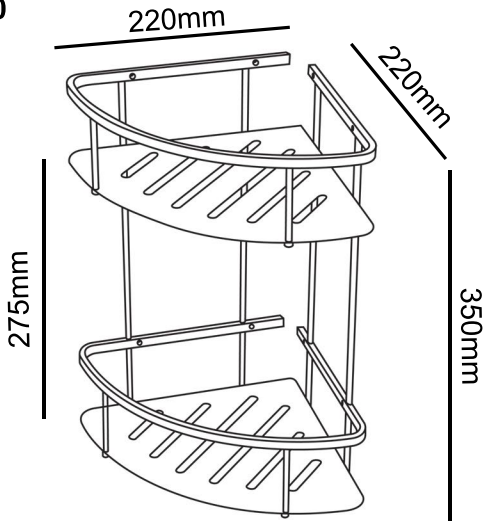

UNIVERSAL TWO TIER CORNER BASKET/SHELF

220x220x350

UBCSTT

MEASUREMENTS SUBJECT TO MANUFACTURING TOLERANCE