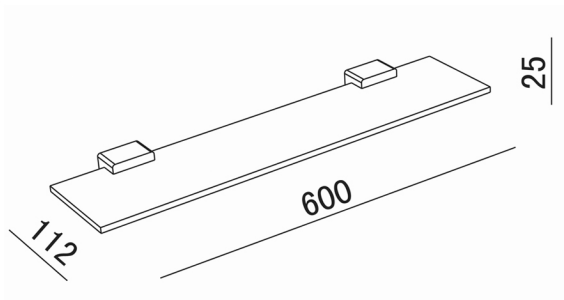

**STUDIO1 SHELF**  
600x113x25mm  
**STGS**

**HEIRLOOM**  
BATHROOMS WITH STYLE

**MEASUREMENTS SUBJECT TO MANUFACTURING TOLERANCE**