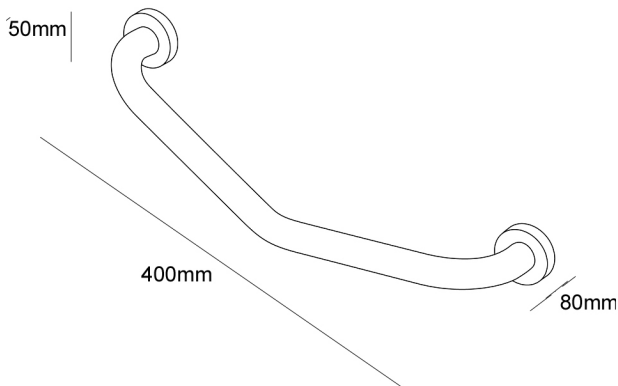

GRAB RAIL ELBOW

400x80x50mm

25mm dia

GREC

HEIRLOOM
BATHROOMS WITH STYLE

MEASUREMENTS SUBJECT TO MANUFACTURING TOLERANCE