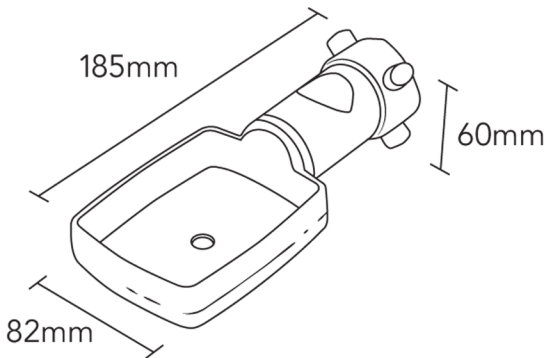

**GRAB RAIL
SLIDING SOAP DISH (ABS)
82x185x60
CODE: GASBA**

MEASUREMENTS SUBJECT TO MANUFACTURING TOLERANCE