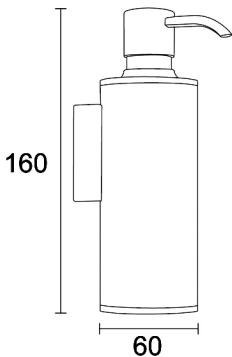

UNIVERSAL SOAP DISPENSER

160x60mm

USDD

HEIRLOOM
BATHROOMS WITH STYLE

MEASUREMENTS SUBJECT TO MANUFACTURING TOLERANCE