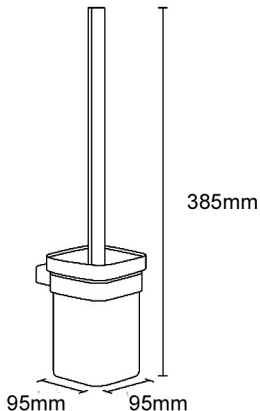

**STUDIO1
TOILET BRUSH HOLDER**

95x95x385mm

STBRUSH

HEIRLOOM
BATHROOMS WITH STYLE

MEASUREMENTS SUBJECT TO MANUFACTURING TOLERANCE