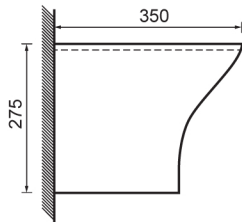

LOFT MINI WALL BASIN

355 x 350 x 275

361110

TOP

FRONT

SIDE

MEASUREMENTS SUBJECT TO MANUFACTURING TOLERANCE