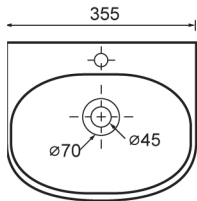

LOFT MINI WALL BASIN

355 x 350 x 275

361110

TOP

FRONT

SIDE

MEASUREMENTS SUBJECT TO MANUFACTURING TOLERANCE