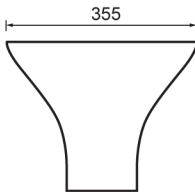

LOFT MINI WALL BASIN

355 x 350 x 275

361110

TOP

FRONT

SIDE

MEASUREMENTS SUBJECT TO MANUFACTURING TOLERANCE