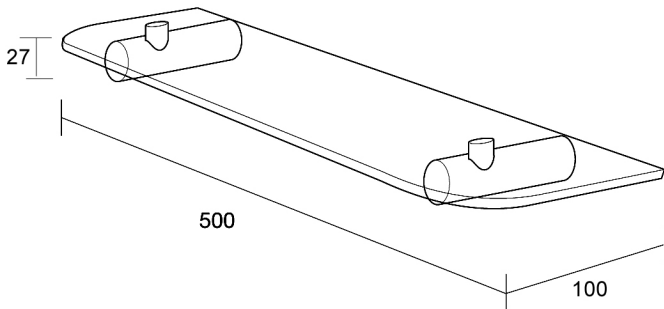

GENESIS GLASS SHELF

500x100x27mm

GG5

HEIRLOOM
BATHROOMS WITH STYLE

MEASUREMENTS SUBJECT TO MANUFACTURING TOLERANCE