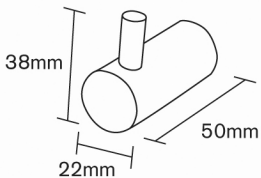

METIVO ROBE HOOK

22x50x38mm

MRH

HEIRLOOM
BATHROOMS WITH STYLE

MEASUREMENTS SUBJECT TO MANUFACTURING TOLERANCE