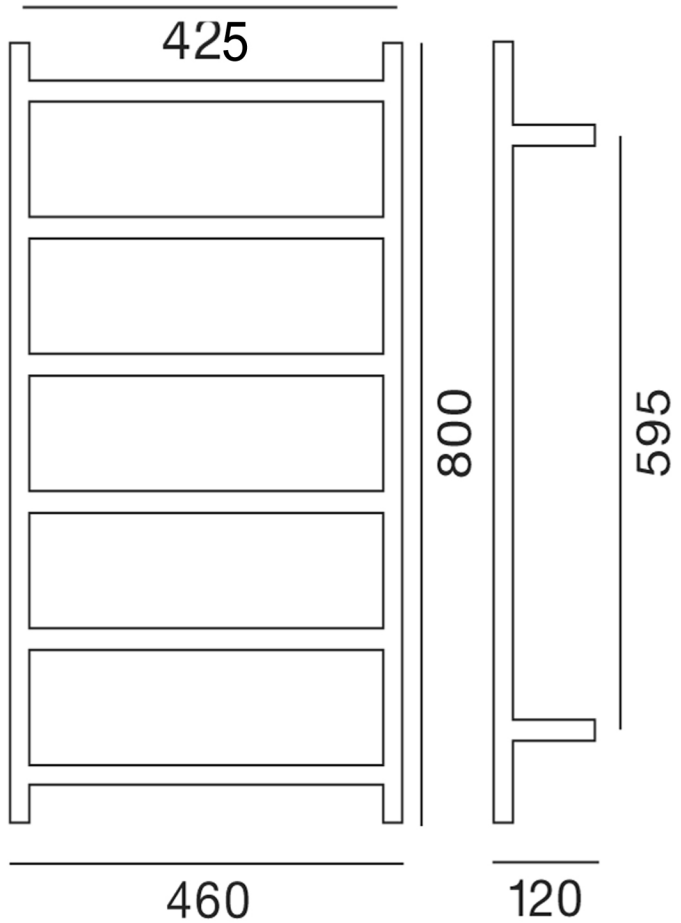

Rombus Slimline
800x460x120mm
6 Rails
ETFR800S

HEIRLOOM
BATHROOMS WITH STYLE

MEASUREMENTS SUBJECT TO MANUFACTURING TOLERANCE