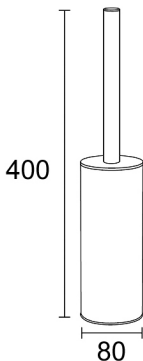

**UNIVERSAL
TOILET BRUSH HOLDER
(Free Standing)**

400x80mm

UFS-BRUSH

HEIRLOOM
BATHROOMS WITH STYLE

MEASUREMENTS SUBJECT TO MANUFACTURING TOLERANCE