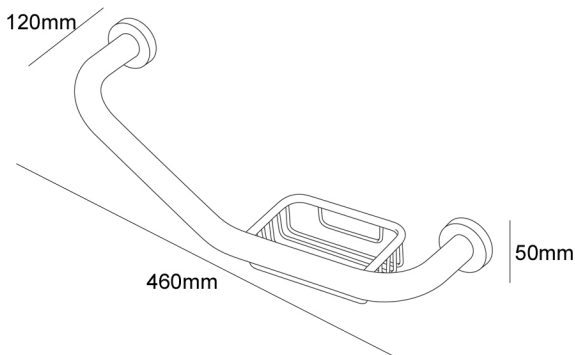

# GRAB RAIL WITH SOAP BASKET

460x120x50mm

25mm dia

GRESC

**HEIRLOOM**  
BATHROOMS WITH STYLE

MEASUREMENTS SUBJECT TO MANUFACTURING TOLERANCE