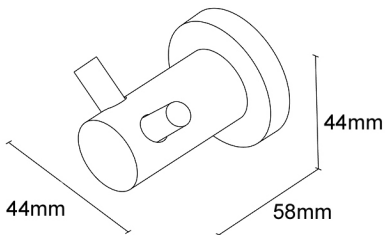

CENTRO ROBE HOOK

44x58x44mm

YCRH

HEIRLOOM
BATHROOMS WITH STYLE

MEASUREMENTS SUBJECT TO MANUFACTURING TOLERANCE