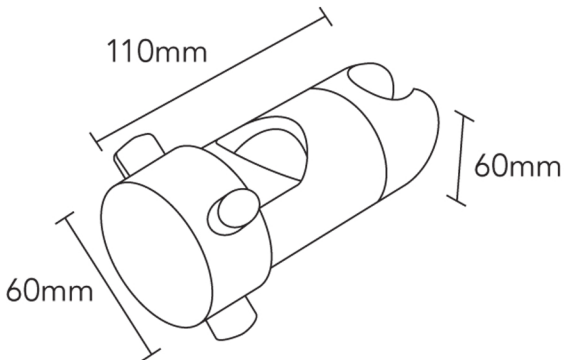

GRAB RAIL
SLIDING SHOWER HOLDER (ABS)
60 x 110 x60
CODE: GASHA

MEASUREMENTS SUBJECT TO MANUFACTURING TOLERANCE