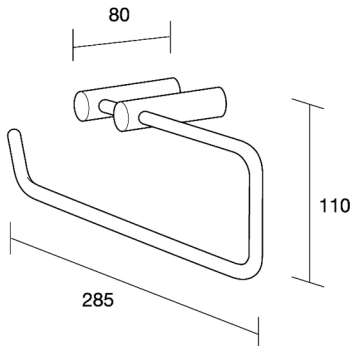

GENESIS
DOUBLE TOILET ROLL HOLDER
285x80x110mm
GDTRN

HEIRLOOM
BATHROOMS WITH STYLE

MEASUREMENTS SUBJECT TO MANUFACTURING TOLERANCE