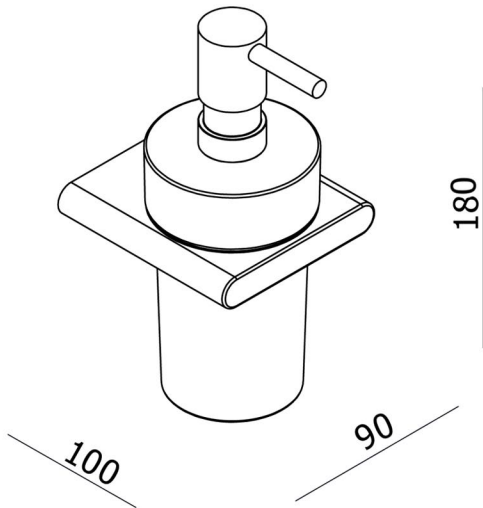

LOFT SOAP DISPENSER

100 x 90 x 180mm

LSDD

HEIRLOOM
BATHROOMS WITH STYLE

MEASUREMENTS SUBJECT TO MANUFACTURING TOLERANCE