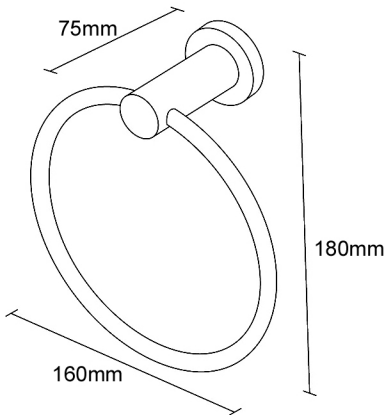

CENTRO TOWEL STIRRUP
160x180x75mm
YCTRS /YCTRSN (BLACK)

HEIRLOOM
BATHROOMS WITH STYLE

MEASUREMENTS SUBJECT TO MANUFACTURING TOLERANCE