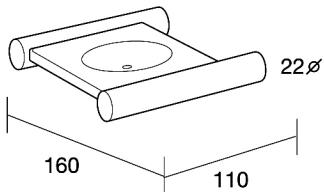

GENESIS SOAP DISH

160x110x22mm

GSD

HEIRLOOM
BATHROOMS WITH STYLE

MEASUREMENTS SUBJECT TO MANUFACTURING TOLERANCE