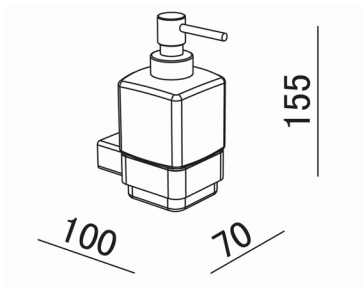

# STUDIO1 SOAP DISPENSER

70x100x155mm

STSD

**HEIRLOOM**  
BATHROOMS WITH STYLE

MEASUREMENTS SUBJECT TO MANUFACTURING TOLERANCE