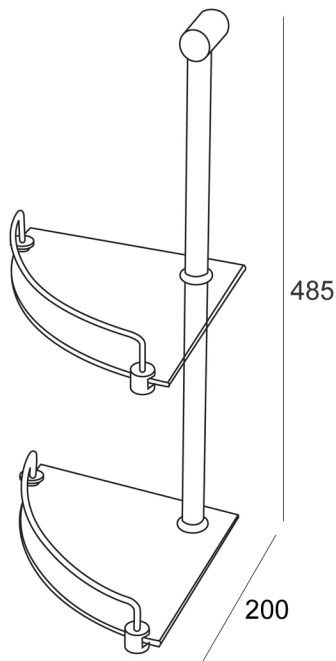

**UNIVERSAL
CORNER GLASS SHELF DOUBLE**

200x485mm

UGSCD

HEIRLOOM
BATHROOMS WITH STYLE

MEASUREMENTS SUBJECT TO MANUFACTURING TOLERANCE