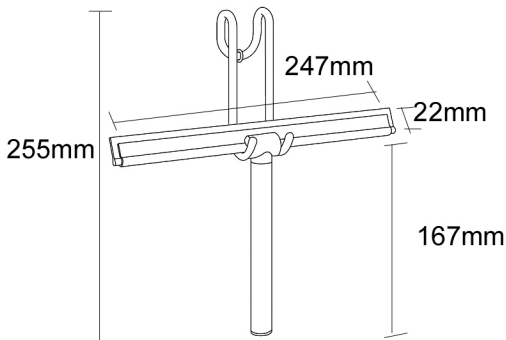

UNIVERSAL WIPER & HANGER

247x255x22mm

UW

HEIRLOOM
BATHROOMS WITH STYLE

MEASUREMENTS SUBJECT TO MANUFACTURING TOLERANCE