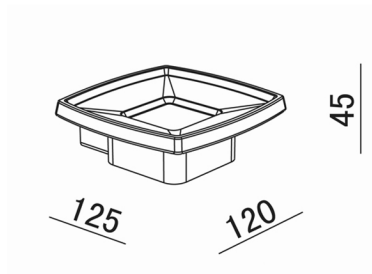

# STUDIO1 SOAP DISH

120x125x45mm

STSD

**HEIRLOOM**  
BATHROOMS WITH STYLE

MEASUREMENTS SUBJECT TO MANUFACTURING TOLERANCE