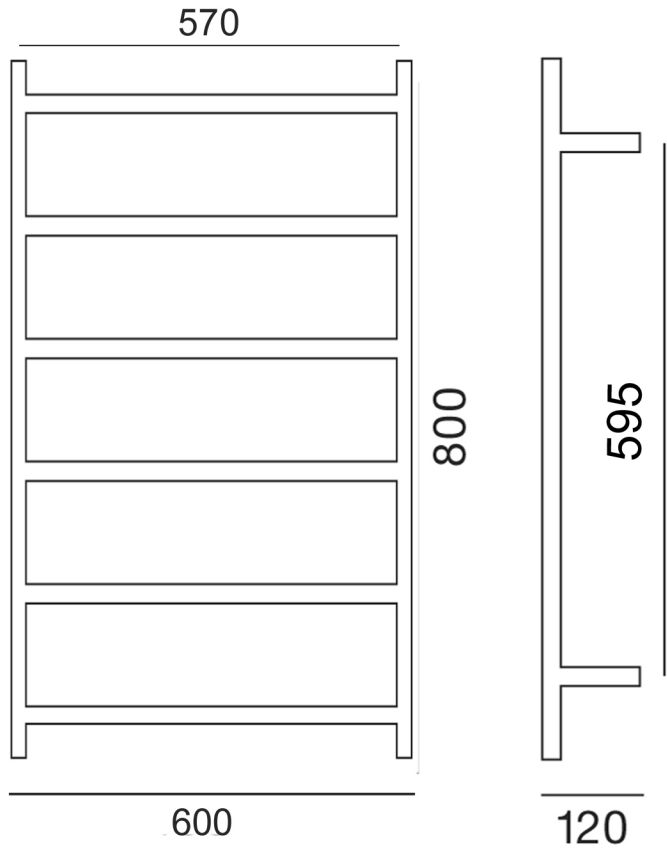

**Qubis**  
800x600x120mm  
6 Rails  
**EFTQ800**

**HEIRLOOM**  
BATHROOMS WITH STYLE

**MEASUREMENTS SUBJECT TO MANUFACTURING TOLERANCE**