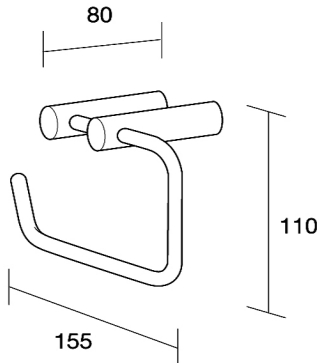

GENESIS TOILET ROLL HOLDER

155x80x110mm

GTRN

HEIRLOOM
BATHROOMS WITH STYLE

MEASUREMENTS SUBJECT TO MANUFACTURING TOLERANCE