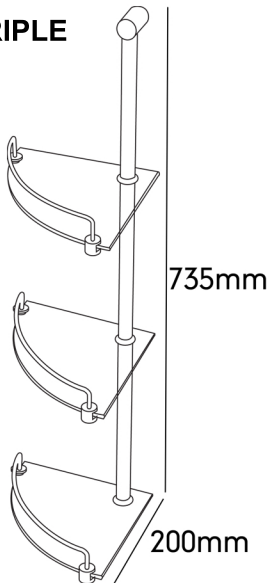

**UNIVERSAL
CORNER SHELF - TRIPLE
200x200x735
UGSCT**

MEASUREMENTS SUBJECT TO MANUFACTURING TOLERANCE