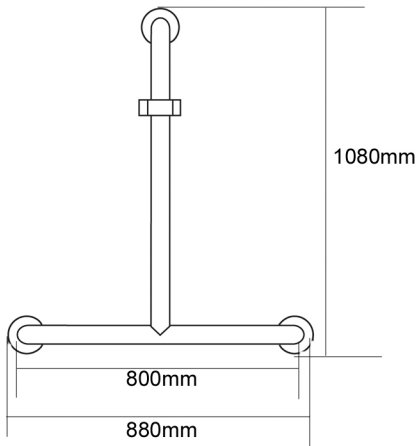

# SHOWER GRAB RAIL

880x1080mm

GRST800, GRSTP800

**HEIRLOOM**  
BATHROOMS WITH STYLE

MEASUREMENTS SUBJECT TO MANUFACTURING TOLERANCE