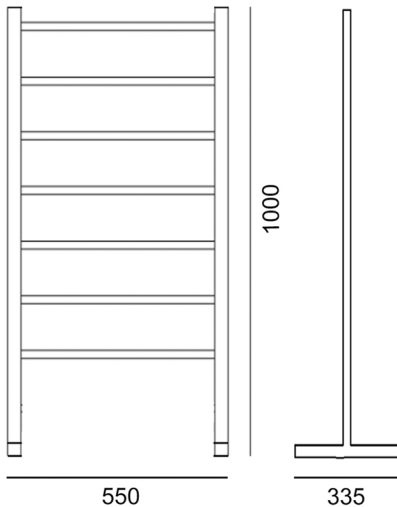

QUADRA FREESTANDING TOWEL FRAME (Unheated)

550 x 1000 x 335

ETFQFS

MEASUREMENTS SUBJECT TO MANUFACTURING TOLERANCE