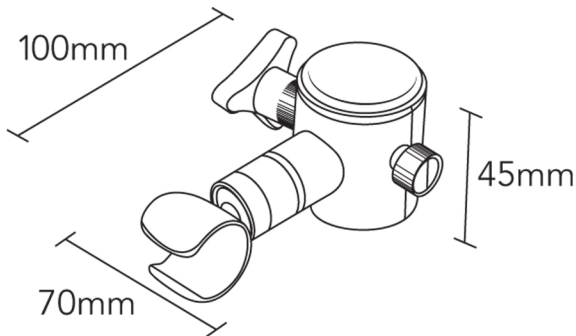

GRAB RAIL
SLIDING SHOWER HOLDER (BRASS)
70x100x45
CODE: GASHB

MEASUREMENTS SUBJECT TO MANUFACTURING TOLERANCE