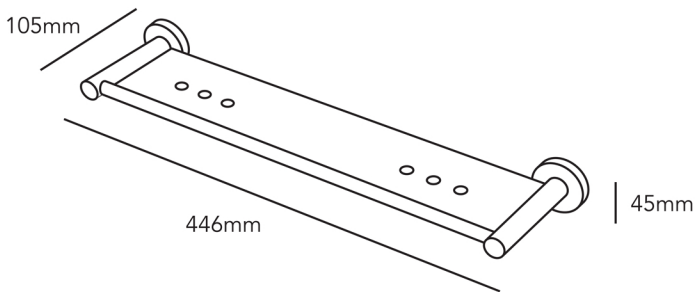

CENTRO SHELF
446x105x45
YCS

MEASUREMENTS SUBJECT TO MANUFACTURING TOLERANCE