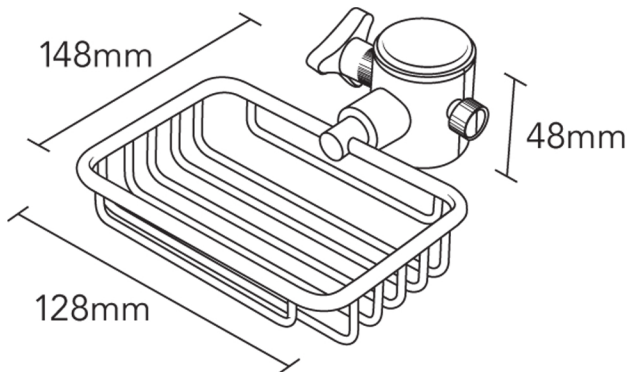

GRAB RAIL
SLIDING SOAP DISH (BRASS)
128x148x48
CODE: GASBB

MEASUREMENTS SUBJECT TO MANUFACTURING TOLERANCE