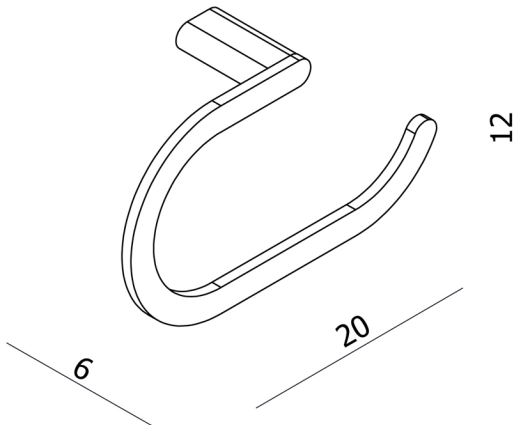

LOFT TOWEL STIRRUP

60x200x120mm

LTRS

HEIRLOOM
BATHROOMS WITH STYLE

MEASUREMENTS SUBJECT TO MANUFACTURING TOLERANCE