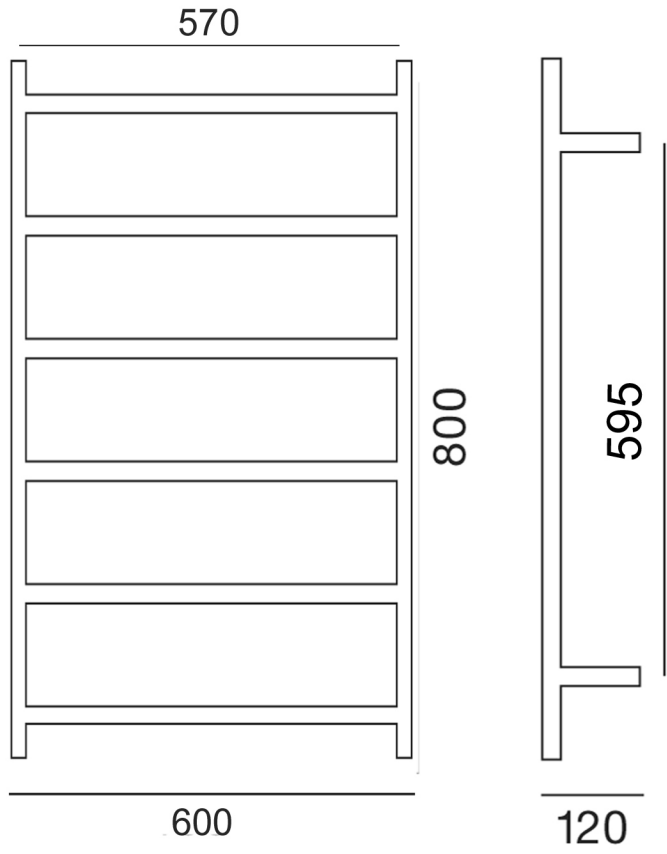

Rombus
800x600x120mm
6 Rails
EFTR800

HEIRLOOM
BATHROOMS WITH STYLE

MEASUREMENTS SUBJECT TO MANUFACTURING TOLERANCE