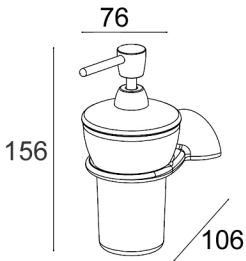

DIVA
SOAP DISPENSER

76x106x156mm

F623

HEIRLOOM
BATHROOMS WITH STYLE

MEASUREMENTS SUBJECT TO MANUFACTURING TOLERANCE