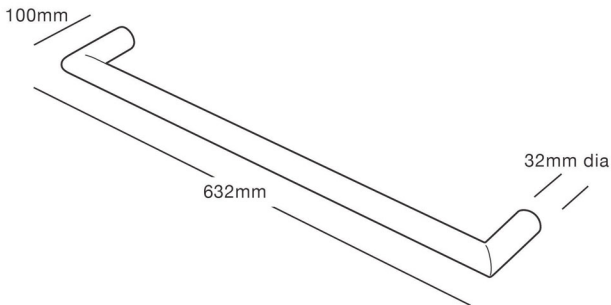

**STRATA GENESIS 632**

**632x32x100**

**WGS632/B/N/GM/BN/MW/BB/BC**

**HEIRLOOM**  
THE FINISHING TOUCH

**MEASUREMENTS SUBJECT TO MANUFACTURING TOLERANCE  
SPECIFICATIONS MAY CHANGE WITHOUT NOTICE**