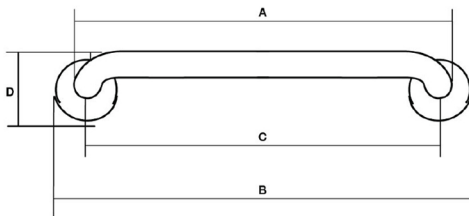

GRAB RAILS KNURLED, PEENED, WHITE

GRAB RAILS – PRODUCT DIMENSIONS (mm)

KNURLED	PEENED	WHITE	A	B	C	D
GRK300	GRP300	GRW300	332	379	300	85
GRK450	GRP450	GRW450	482	525	450	85
GRK600	GRP600	GRW600	620	675	600	85
GRK750	GRP750	GRW750	782	829	750	85
GRK900	GRP900	GRW900	932	979	900	85

MEASUREMENTS SUBJECT TO MANUFACTURING TOLERANCE