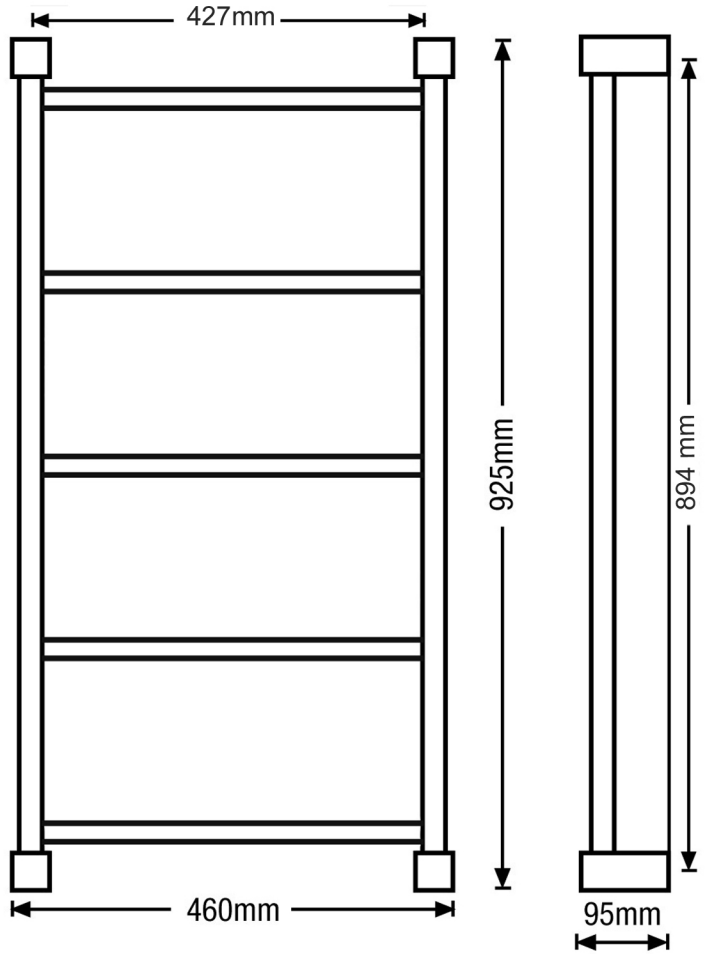

**Quadra Slimline**  
925x460x95mm  
5 Rails  
**ETF925SCS**

**HEIRLOOM**  
BATHROOMS WITH STYLE

**MEASUREMENTS SUBJECT TO MANUFACTURING TOLERANCE**