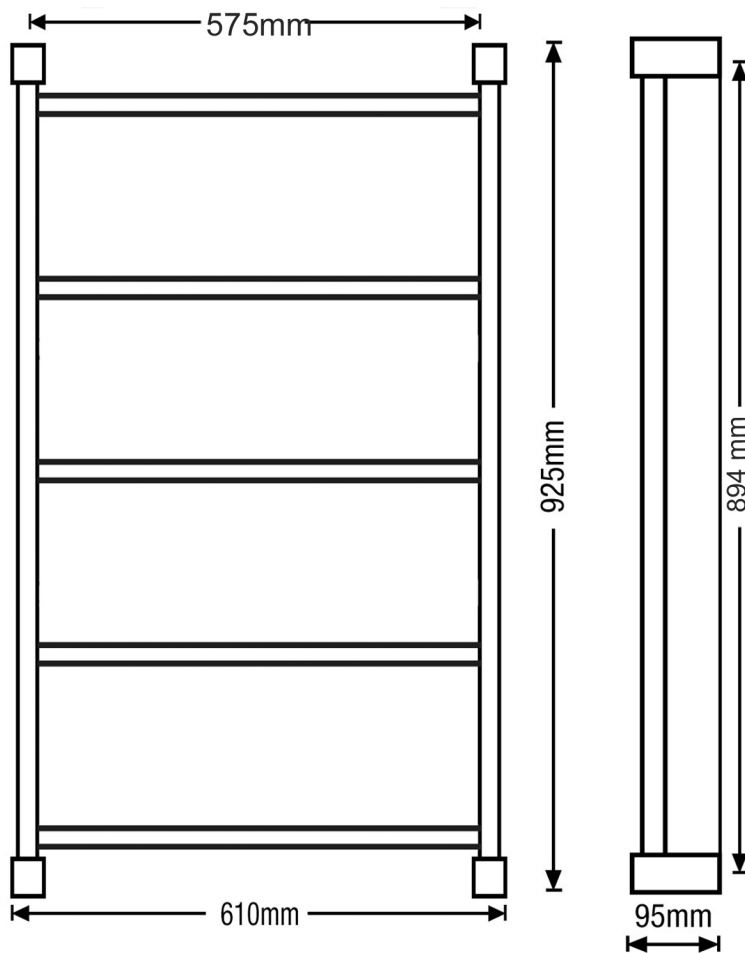

Quadra
925x610x95mm
5 Rails
ETF925SC

HEIRLOOM
BATHROOMS WITH STYLE

MEASUREMENTS SUBJECT TO MANUFACTURING TOLERANCE