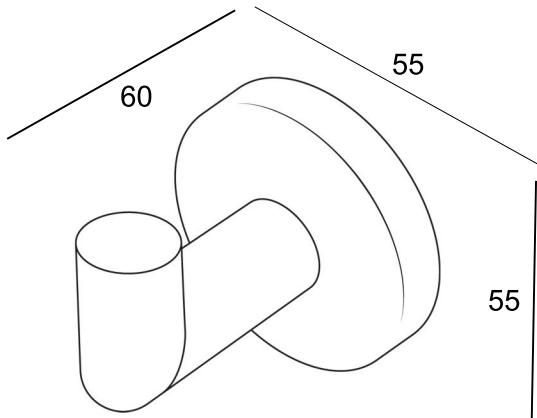

# HEIKO ROBE HOOK

55 x 55 x 60

HRH

MEASUREMENTS SUBJECT TO MANUFACTURING TOLERANCE