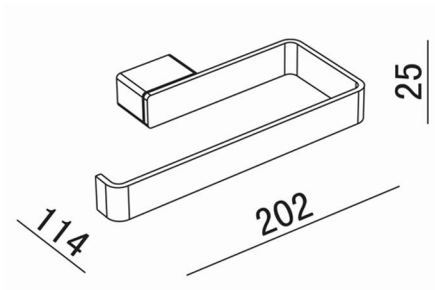

STUDIO 1 NOIR
TOWEL STIRRUP
202x25x114
STTRSN

MEASUREMENTS SUBJECT TO MANUFACTURING TOLERANCE