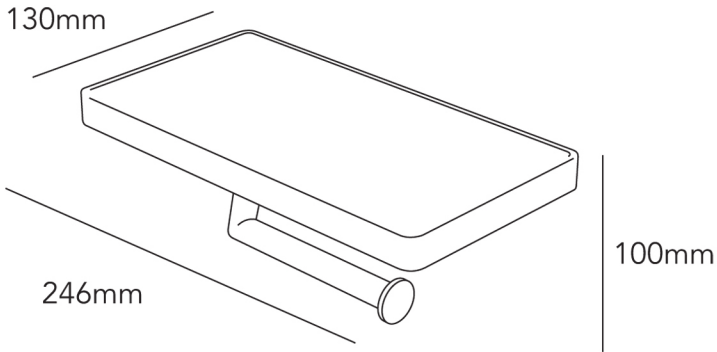

**CENTRO TOILET ROLL
HOLDER SHELF
246x100x130
YCTRNS**

MEASUREMENTS SUBJECT TO MANUFACTURING TOLERANCE