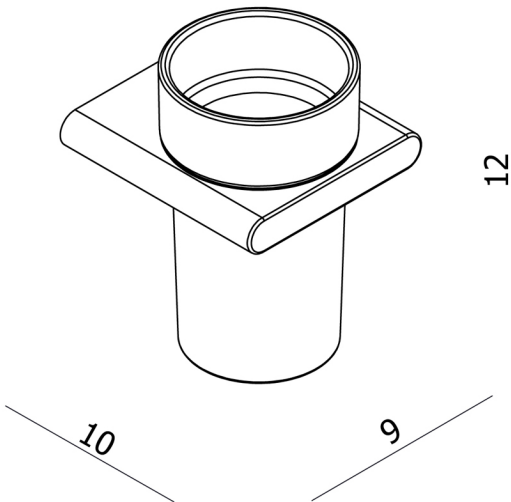

LOFT TUMBLER
100x90x120mm
LT

HEIRLOOM
BATHROOMS WITH STYLE

MEASUREMENTS SUBJECT TO MANUFACTURING TOLERANCE