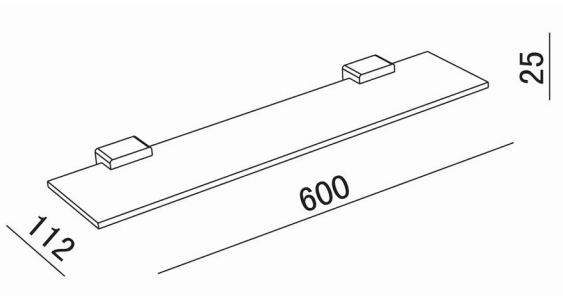

**STUDIO 1 NOIR
GLASS SHELF
600X112X25
STGSN**

MEASUREMENTS SUBJECT TO MANUFACTURING TOLERANCE